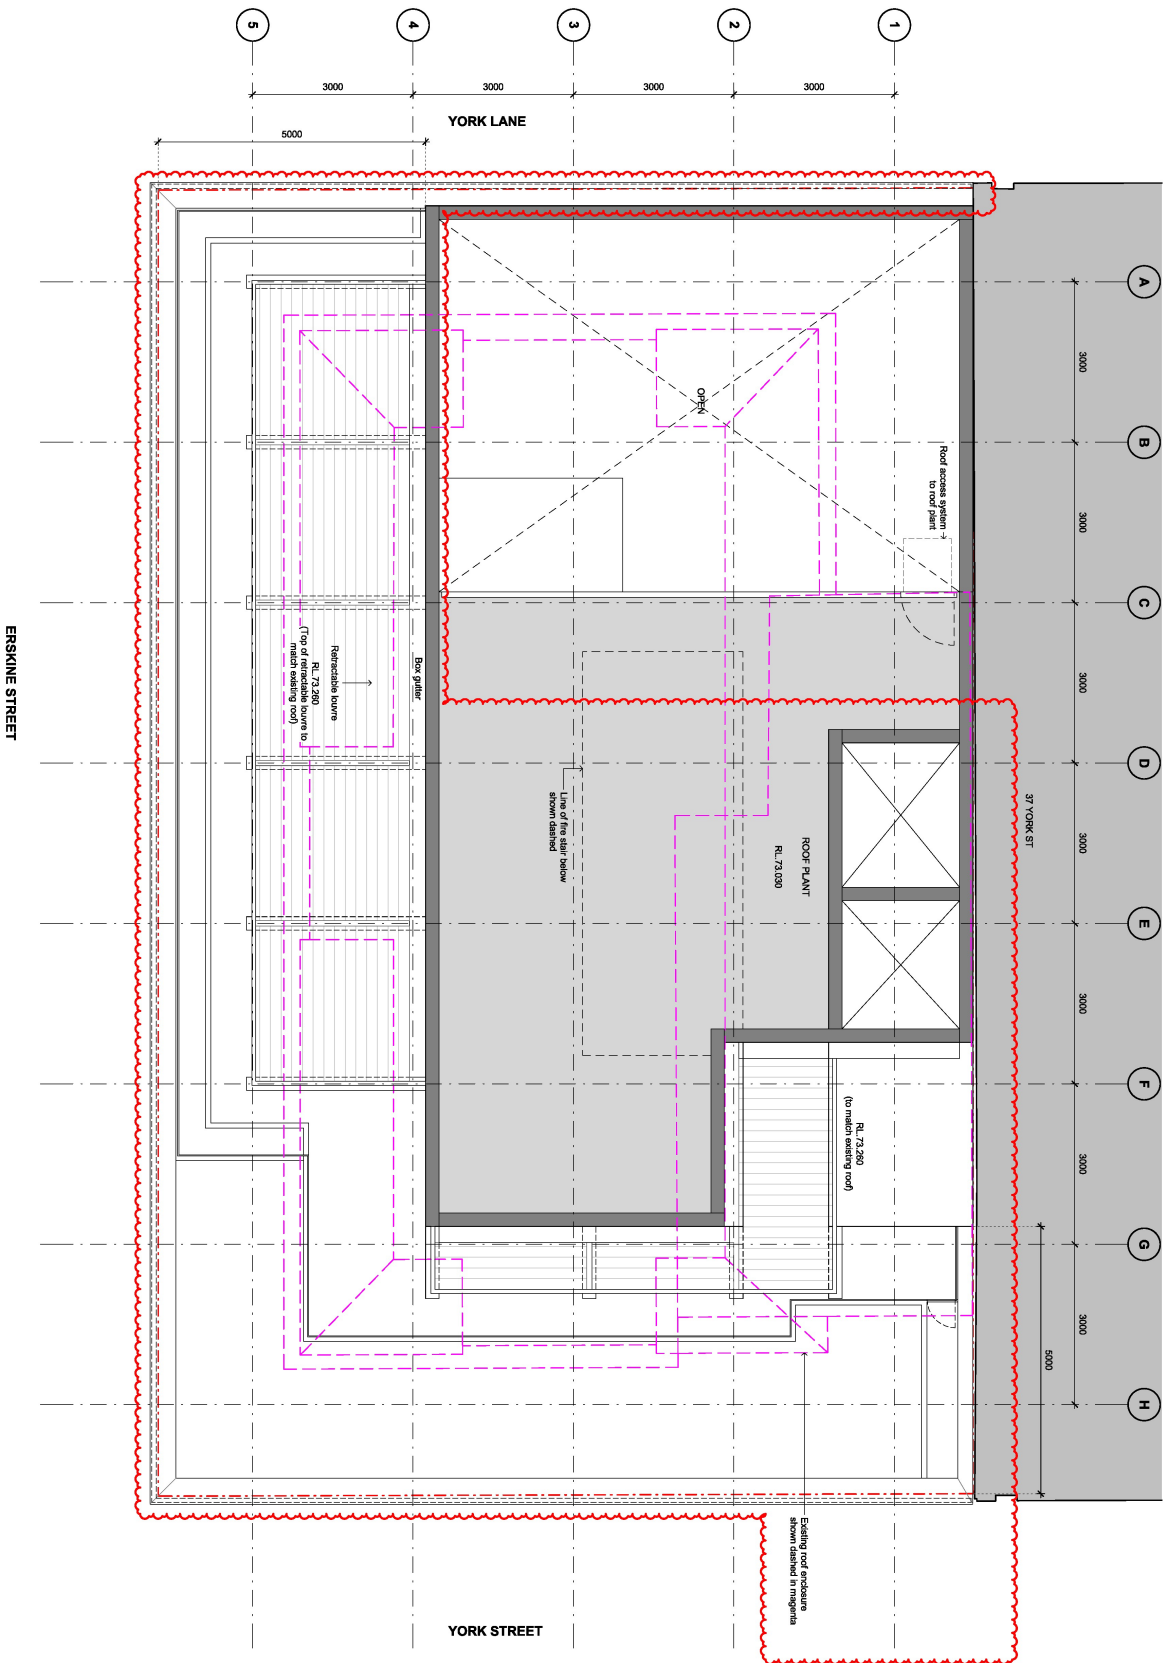

1. **Legend - General Arrangement Plans**
2. --- Property Boundary
   - --- Existing Wall
   - --- New Wall
   - --- Plume / Relief / Landscape Architeca
   - --- Documentation