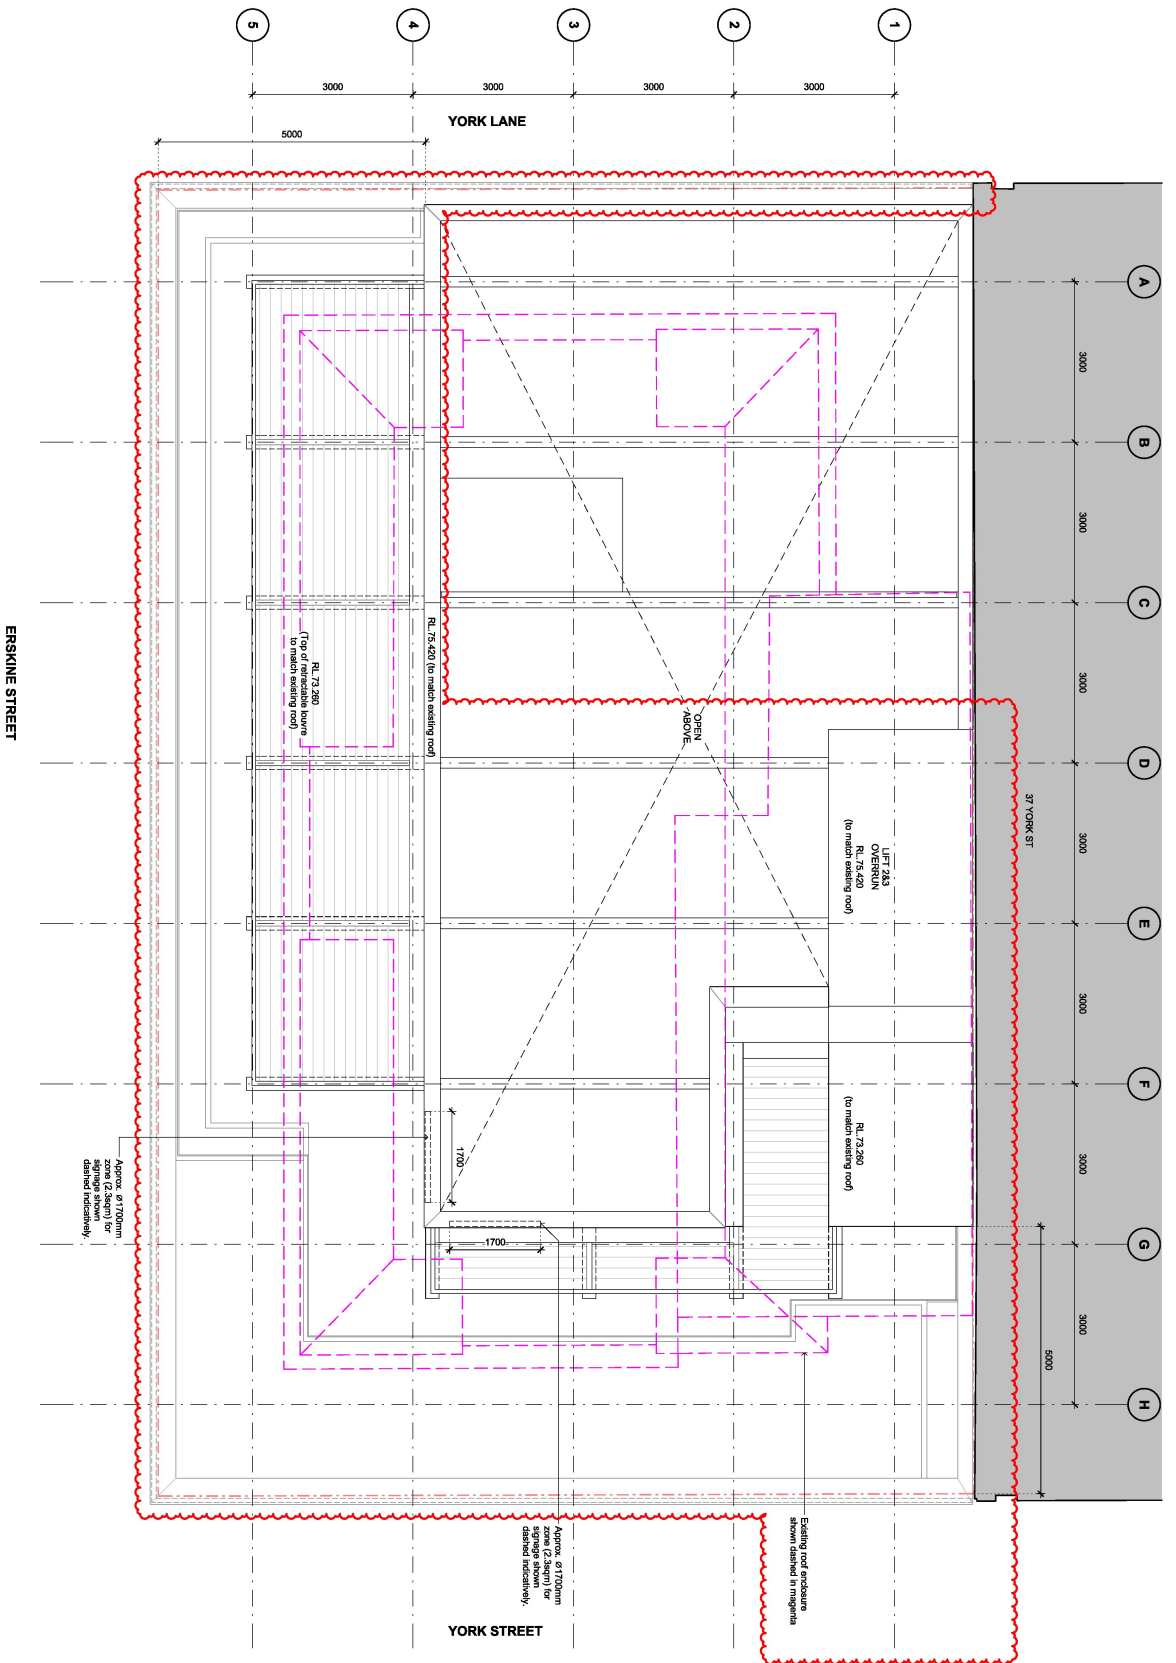

1. **Legend - General Arrangement Plans**
2. Property Boundary
   - Existing Wall
   - New Wall
   - Plume / Buffer / Landscape Architects Documentation

**Erskine
39 York Street**

**General Arrangement Plans
Roof**

DA03.116 B

Project No.	12072024	15.03.23 PM	Revision
Drawn by:	SKH	Checked by:	SK
Scale	1:80 @ A1	1:100 @ A3	
Status	Development Application		
Drawn	SKH	Checked	SK
Project No.	12072024		
File Date	12/07/2024	15.03.23 PM	

BATESSMART™

Melbourne, 1 Nicholson Street
Sydney Hills NSW 2510 Australia
02 8084 6200 F 02 8084 6200
www.batesSMART.com.au
http://www.batesSMART.com.au

Bates Smart Architects Pty Ltd ABN 66 004 740 986
10/11 Macaulay Street, Macaulay NSW 2155 / P.O. Box 9999 /
Sydney NSW 1511 Australia