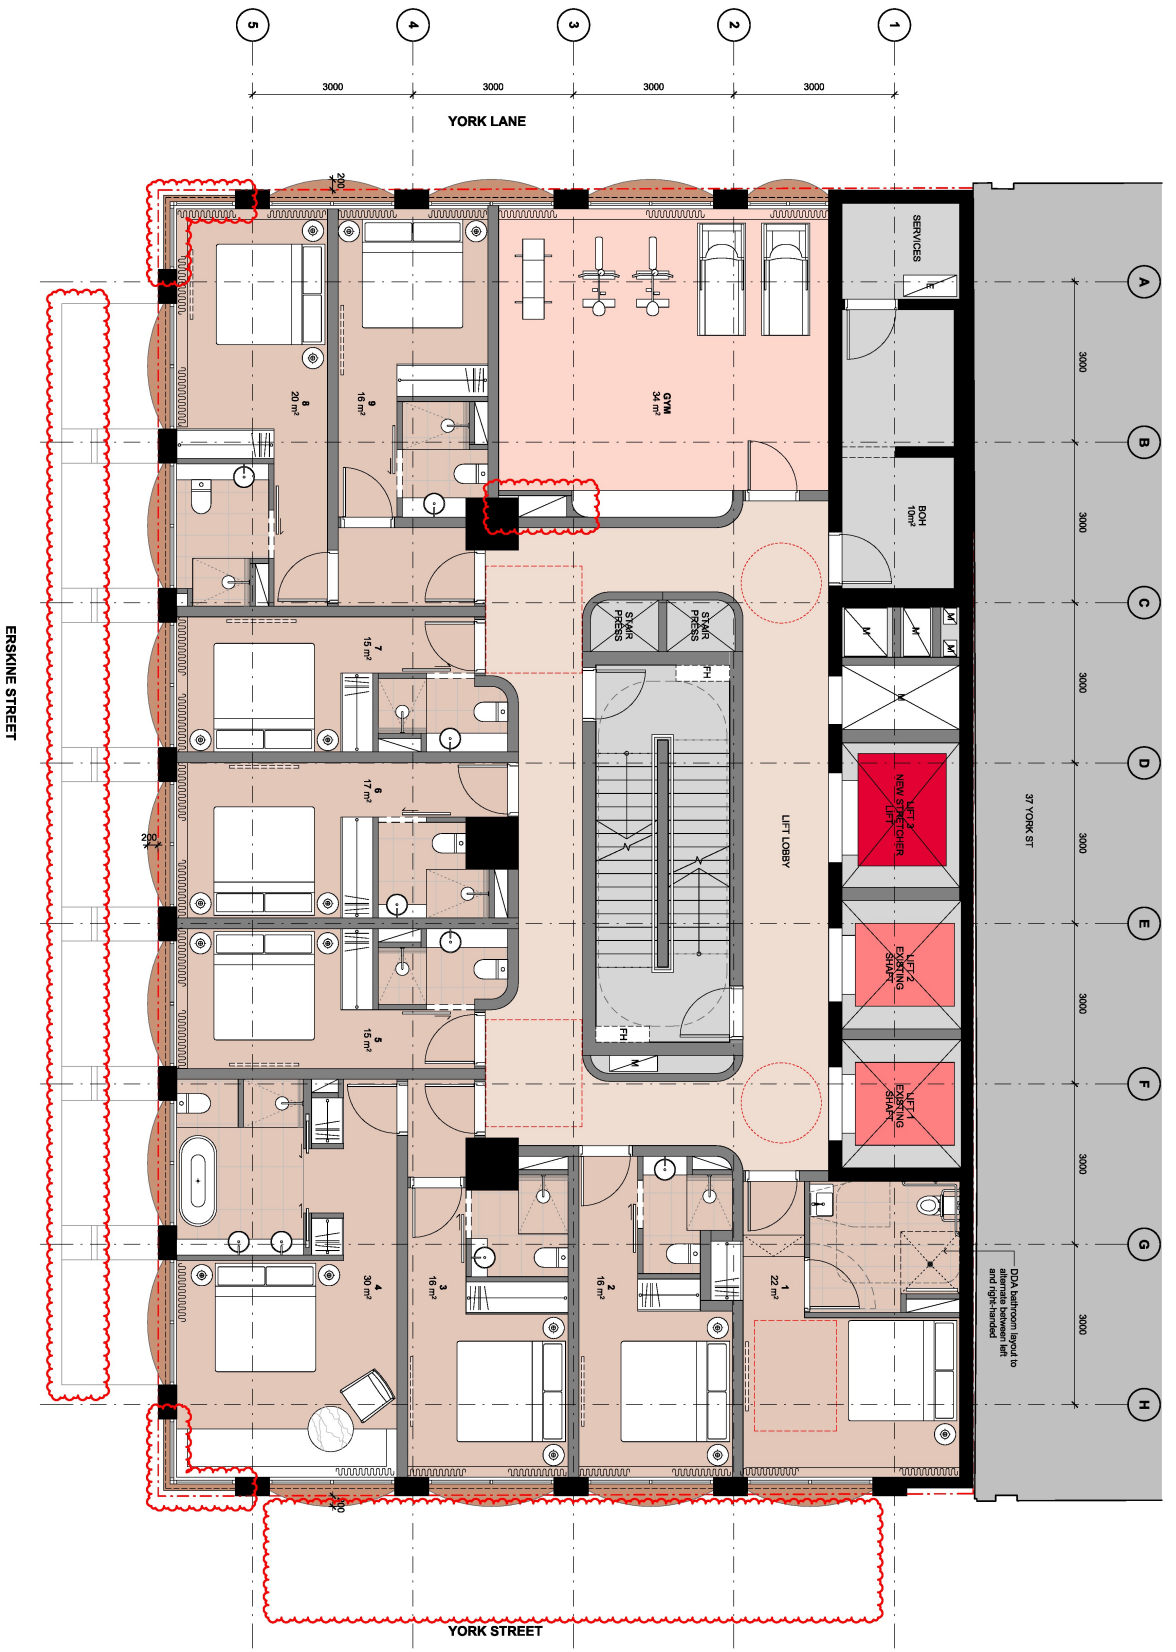

1. **Legend - General Arrangement Plans**
2. Property Boundary
   - Existing Wall
   - New Wall
   - Plaster / Relief / Landscape Architrave
   - Demolition

**Eskine
39 York Street**
General Arrangement Plans
Level 01

Status	Development Application
Scale	1:80 @ A1 1:100 @ A3
Drawn	SOH
Checked	SK
Project No.	S17004
File Name	12072024_154.01.rvt
Revision	
DA03.101	B