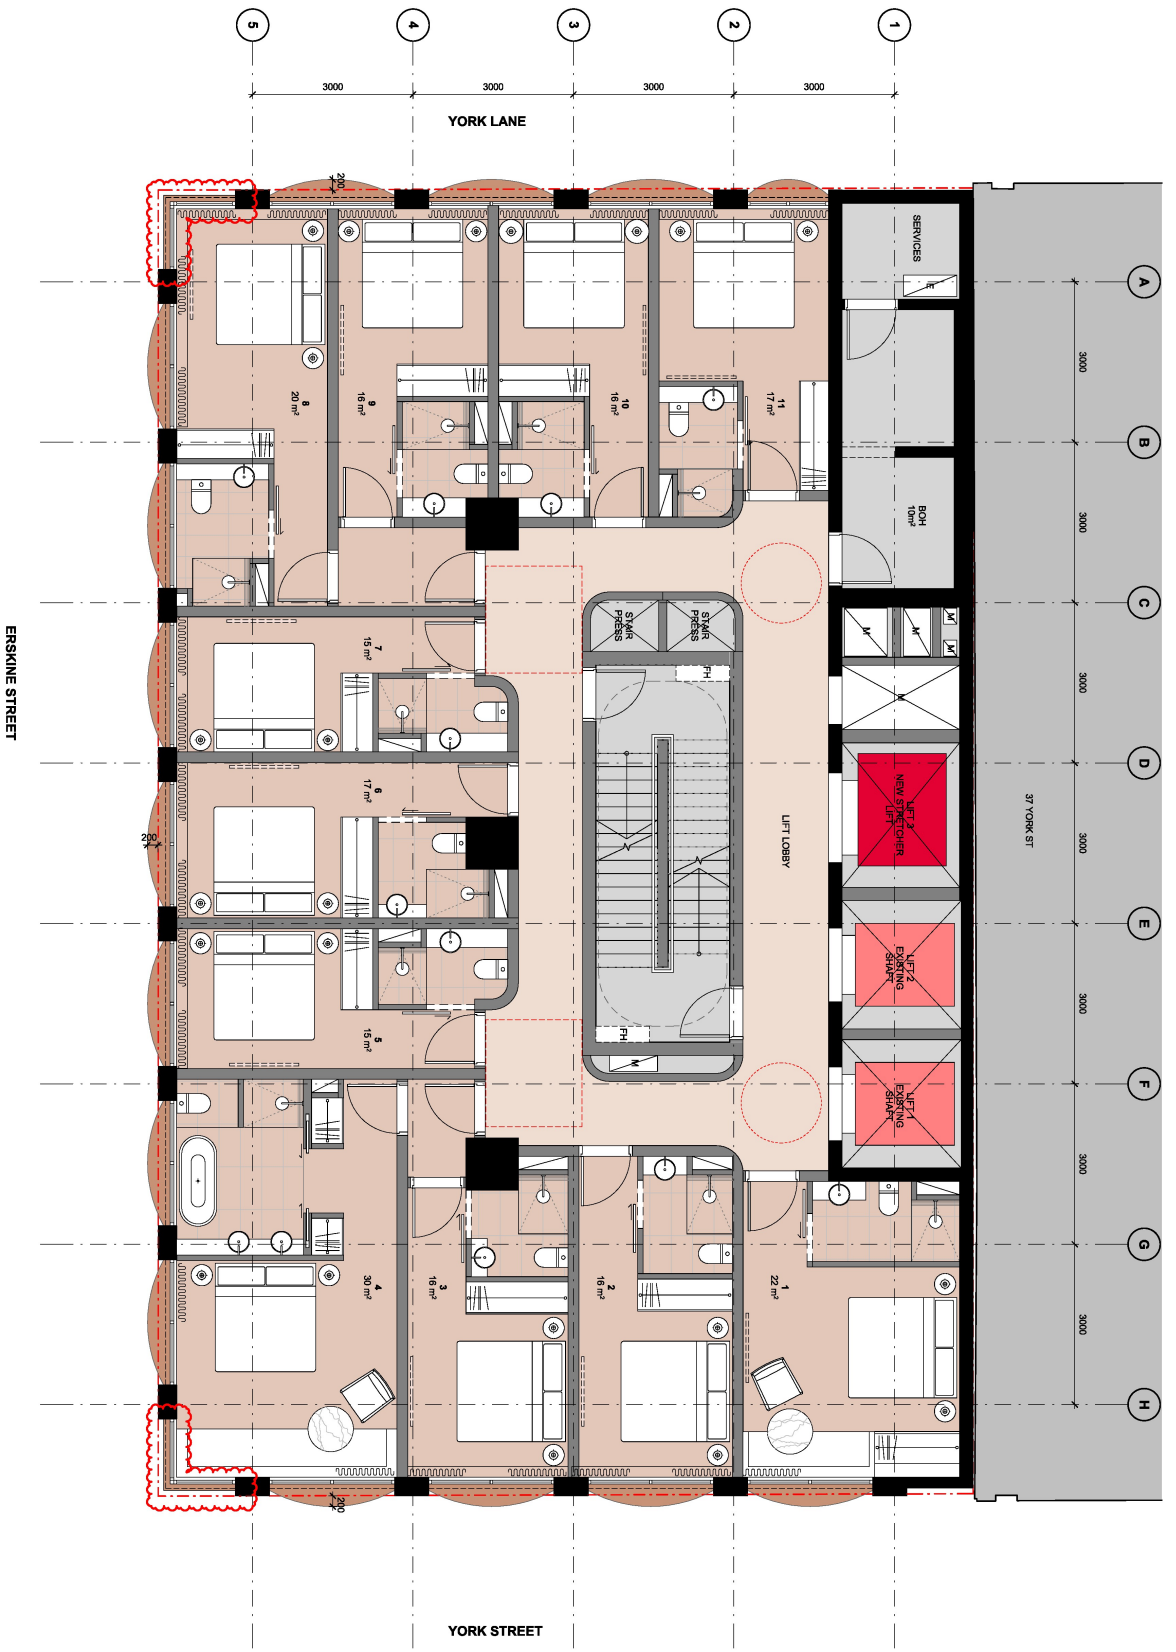

1. **Legend - General Arrangement Plans**
2. Property Boundary
   - Existing Wall
   - New Wall
   - Plaster / Relief / Landscape Architects Documentation

**Eskine
39 York Street**
General Arrangement Plans
Typical Levels

Symbol	Description	Scale	Orientation
1:80	@ A1	1:100	@ A3
SOH	Checked	SK	
Project No.	517594		
Plot Date	12/07/2024 15:41:16 PM		
Drawing No.	DA03.110	Revision	B

BATESSMART™